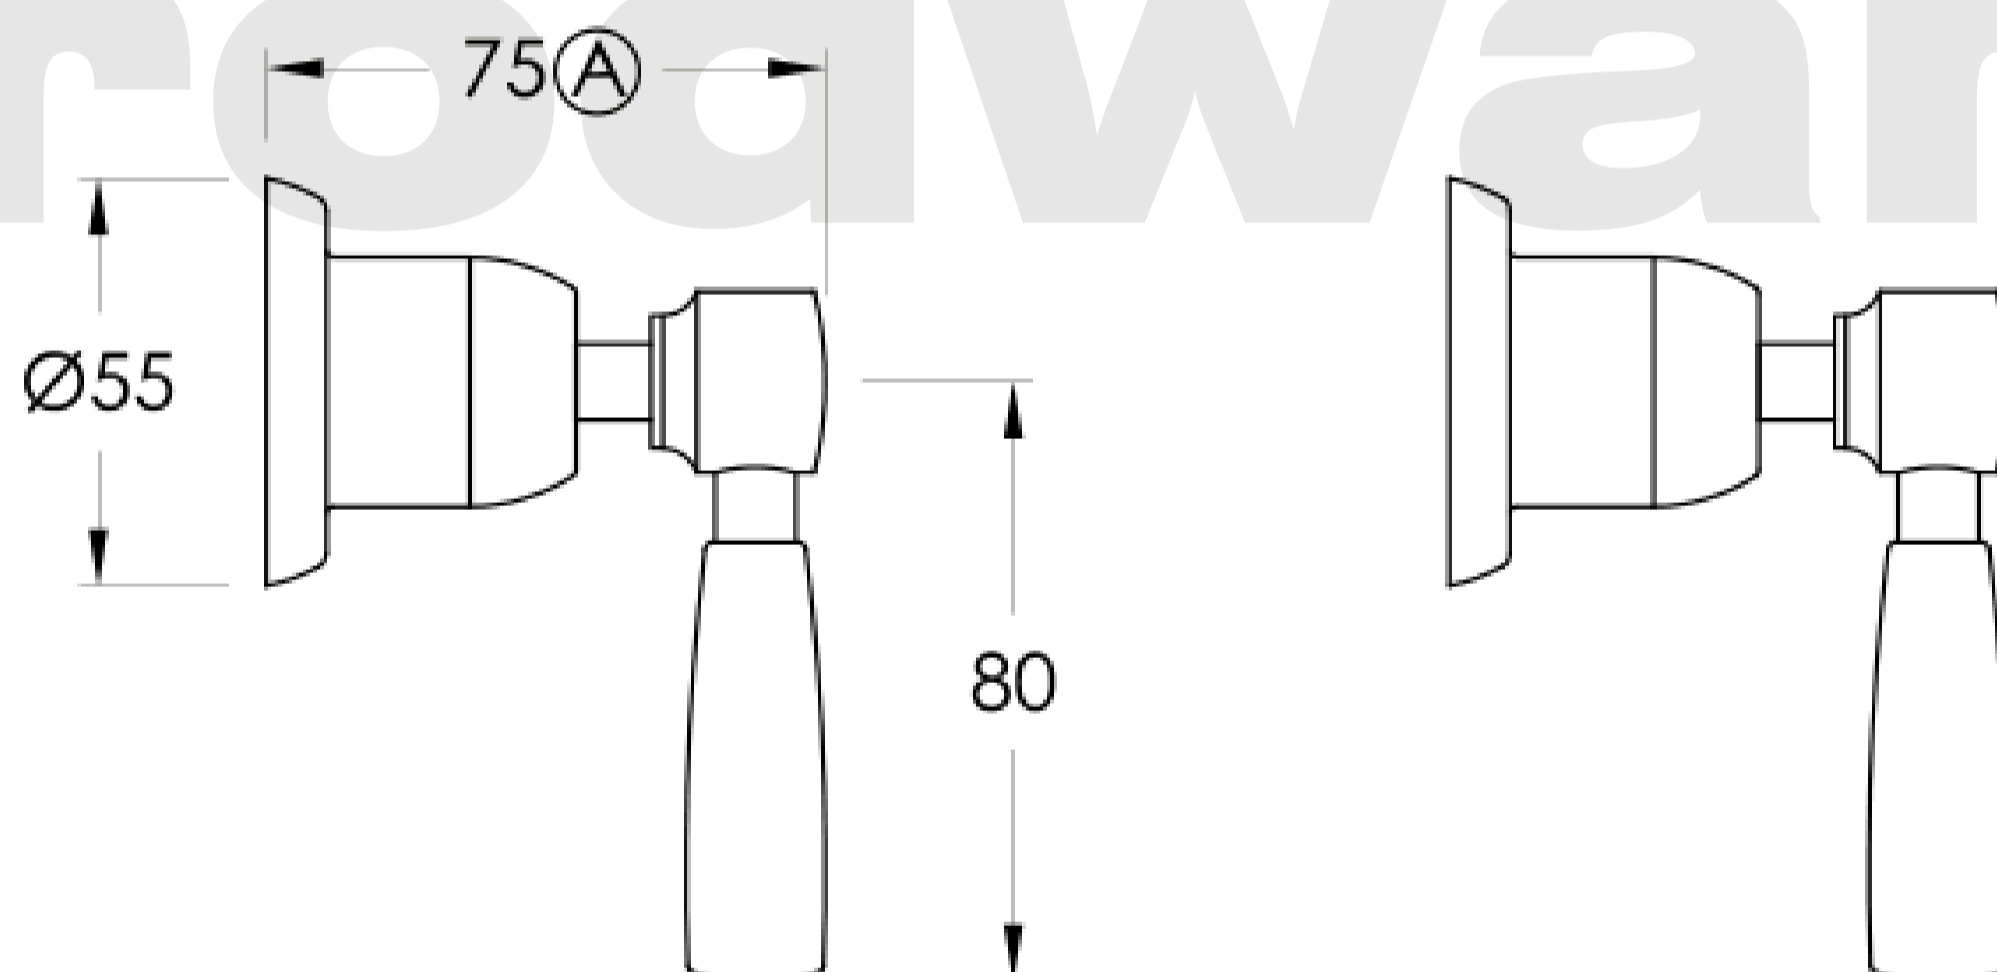

Brodware

Ⓐ Approximate distance

MANHATTAN

1.9105.00.3.XX

XX Indicates finish
 Manufacturing engineers of quality commercial and residential fittings
 Dimensions subjects to change without notice. All dimensions are approximate
 Copyright © Brodware Pty Ltd 2016. www.brodware.com