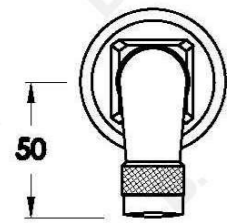

## INDUSTRICA WALL SPOUT

1.6705.30.0.XX

1.6705.40.0.XX: Flow controlled variant

### PRODUCT DIMENSIONS:

Front view:

Side view:

Top view: