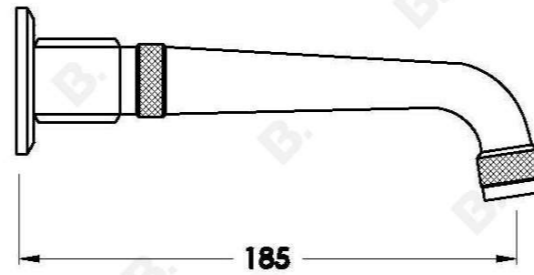

## INDUSTRICA WALL SPOUT

1.6705.30.0.XX

1.6705.40.0.XX: Flow controlled variant

### PRODUCT DIMENSIONS:

Front view:

Side view:

Top view: