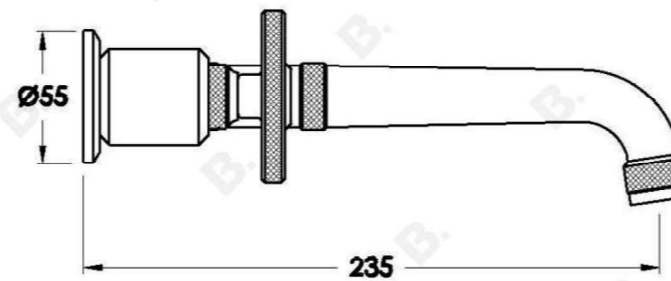

## INDUSTRICA WALL SET WITH CROSS HANDLES

1.6706.00.2.XX

1.6706.50.2.XX: Flow controlled variant

### PRODUCT DIMENSIONS:

Front view:

Side view:

Top view: