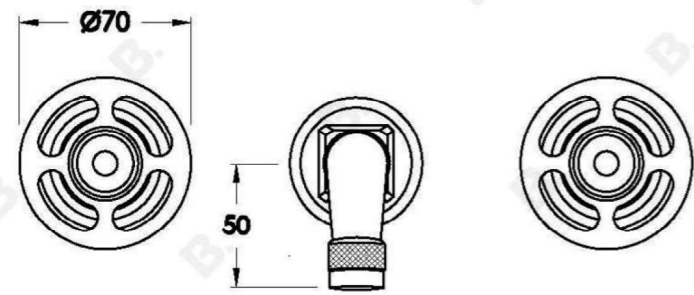

## INDUSTRICA WALL SET WITH CROSS HANDLES

1.6706.00.2.XX

1.6706.50.2.XX: Flow controlled variant

### PRODUCT DIMENSIONS:

Front view:

Side view:

Top view: