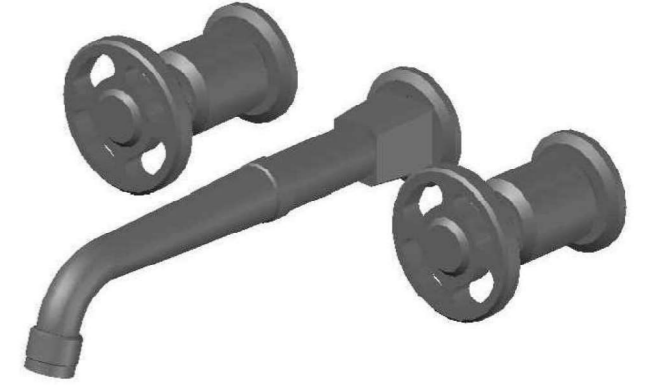

## INDUSTRICA WALL SET WITH CROSS HANDLES

1.6706.00.2.XX

1.6706.50.2.XX: Flow controlled variant

### PRODUCT DIMENSIONS:

Front view:

Side view:

Top view: