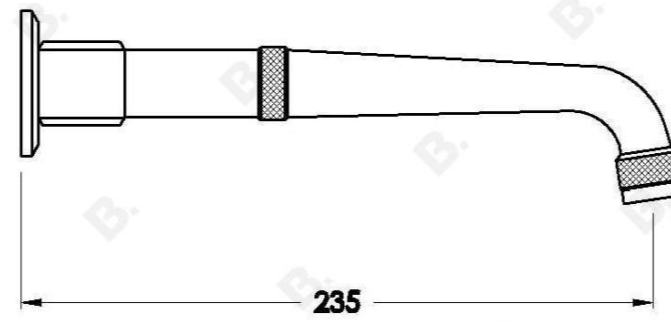

INDUSTRICA WALL SPOUT

1.6706.30.0.XX

1.6706.40.0.XX: Flow controlled variant

PRODUCT DIMENSIONS:

Front view:

Side view:

Top view: