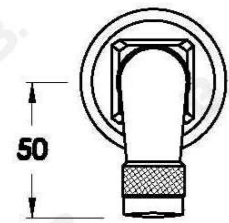

INDUSTRICA WALL SPOUT

1.6706.30.0.XX

1.6706.40.0.XX: Flow controlled variant

PRODUCT DIMENSIONS:

Front view:

Side view:

Top view: