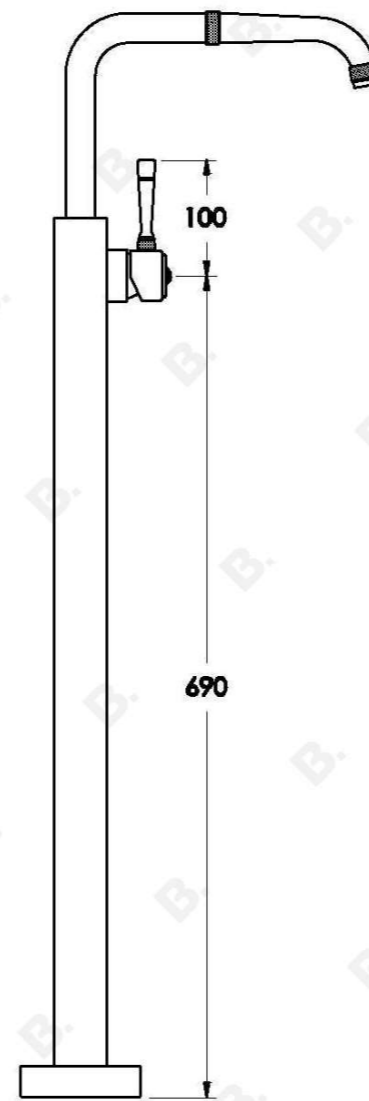

## INDUSTRICA FLOOR MOUNTED BATH MIXER WITH METAL LEVER

1.6708.05.0.XX

### PRODUCT DIMENSIONS:

Front view:

Side view:

Top view: