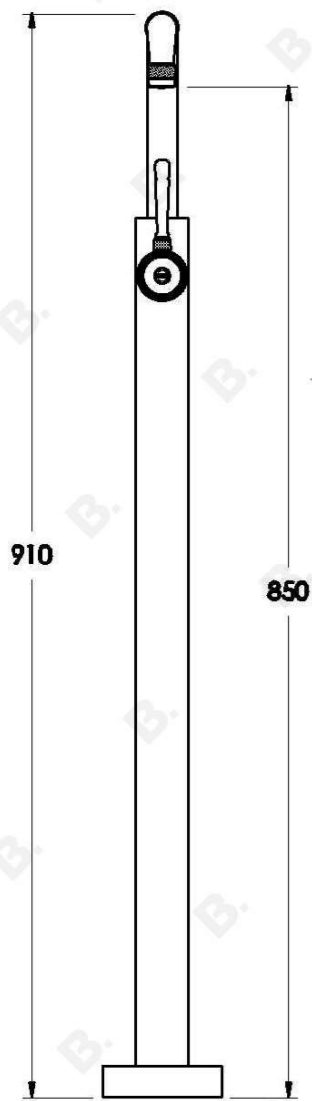

## INDUSTRICA FLOOR MOUNTED BATH MIXER WITH METAL LEVER

1.6708.05.0.XX

### PRODUCT DIMENSIONS:

Front view:

Side view:

Top view: