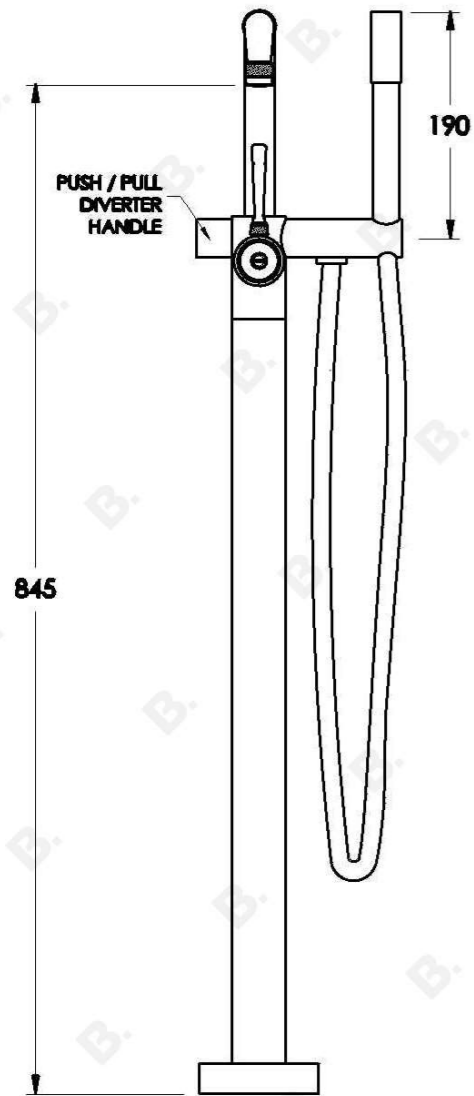

INDUSTRICA FLOOR MOUNTED BATH / HANDSHOWER DIVERTER SET WITH METAL LEVER

1.6708.08.0.XX

PRODUCT DIMENSIONS:

Front view:

Side view:

Top view: