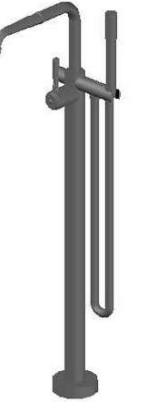

INDUSTRICA FLOOR MOUNTED BATH / HANDSHOWER DIVERTER SET WITH METAL LEVER

1.6708.08.0.XX

PRODUCT DIMENSIONS:

Front view:

Side view:

Top view: