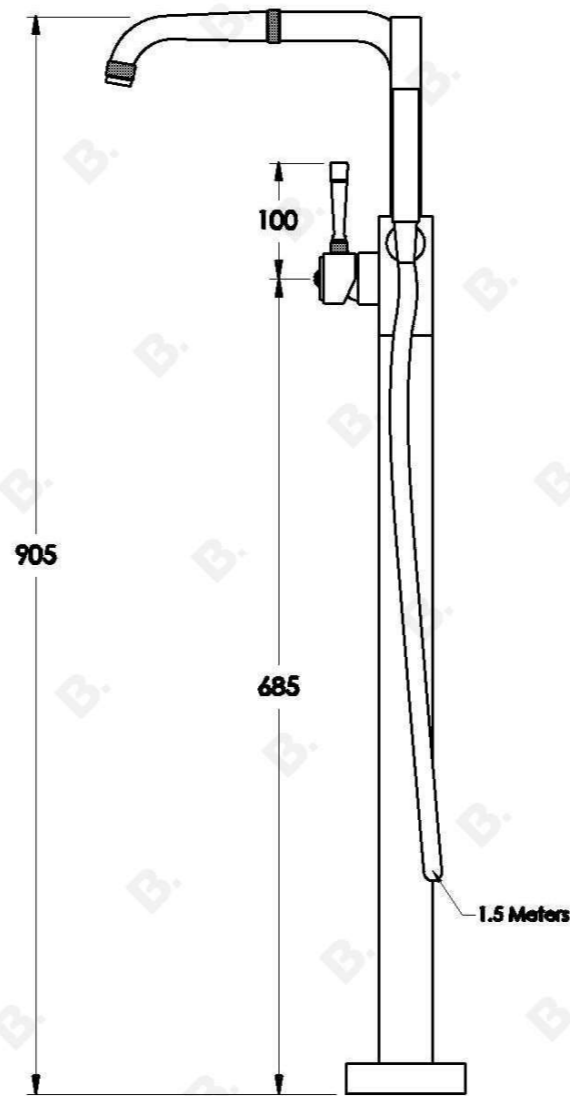

INDUSTRICA FLOOR MOUNTED BATH / HANDSHOWER DIVERTER SET WITH METAL LEVER

1.6708.08.0.XX

PRODUCT DIMENSIONS:

Front view:

Side view:

Top view: