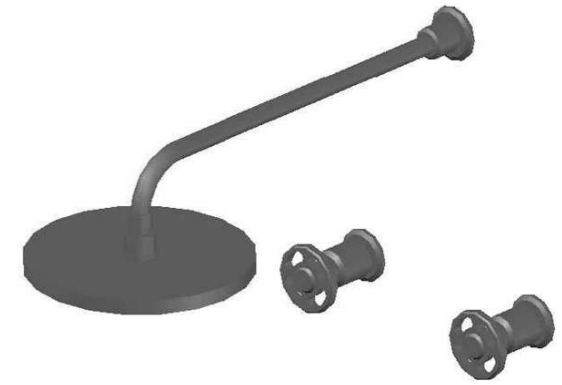

INDUSTRICA SHOWER SET WITH CROSS HANDLES

1.6711.00.2.XX

PRODUCT DIMENSIONS:

Front view:

Side view:

Top view: