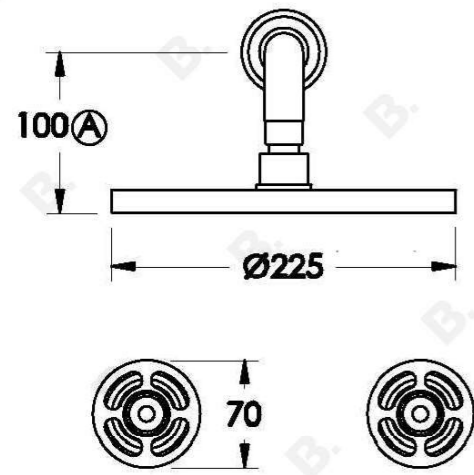

INDUSTRICA SHOWER SET WITH CROSS HANDLES

1.6711.00.2.XX

PRODUCT DIMENSIONS:

Front view:

Side view:

Top view: