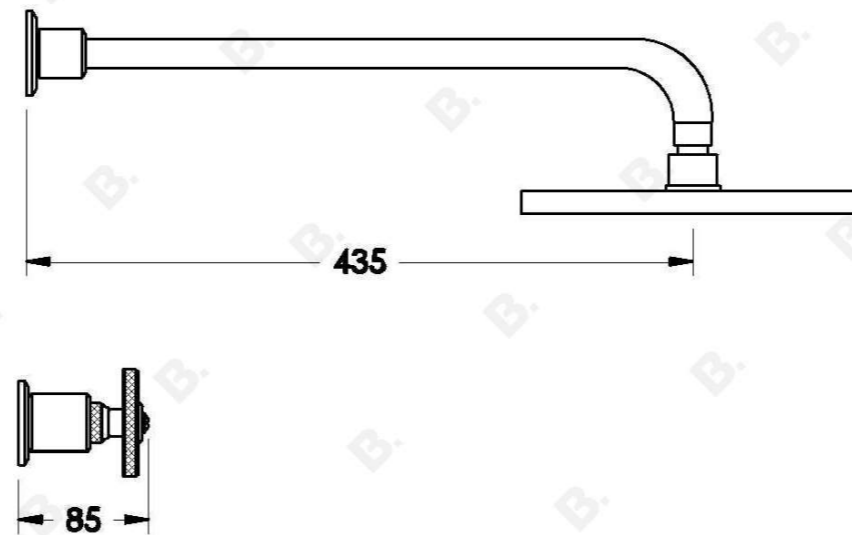

INDUSTRICA SHOWER SET WITH CROSS HANDLES

1.6711.00.2.XX

PRODUCT DIMENSIONS:

Front view:

Side view:

Top view: