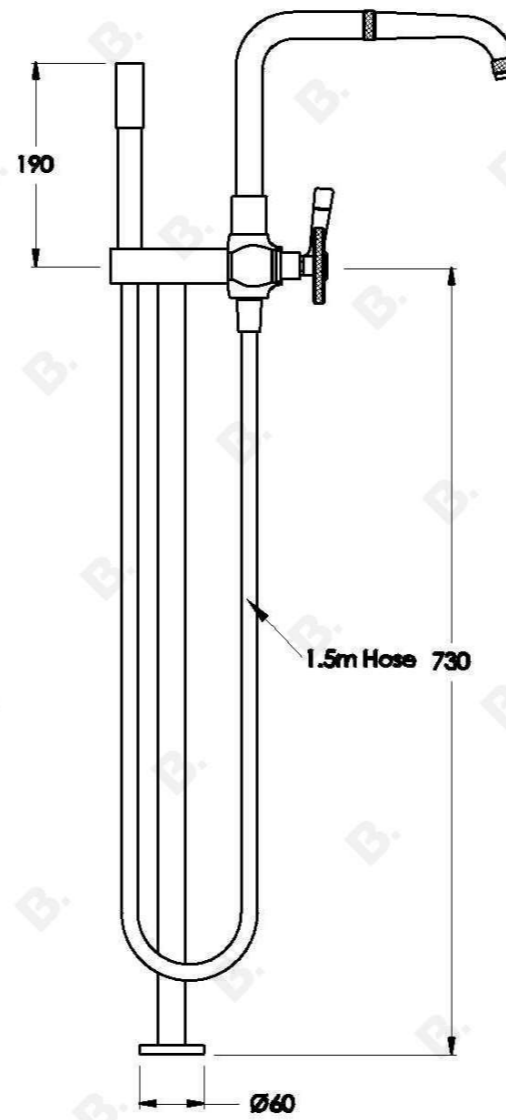

INDUSTRICA FLOOR MOUNTED BATH / HANDSHOWER DIVERTER SET WITH CROSS HANDLES

1.6722.00.2.XX

PRODUCT DIMENSIONS:

Front view:

Side view:

Top view: