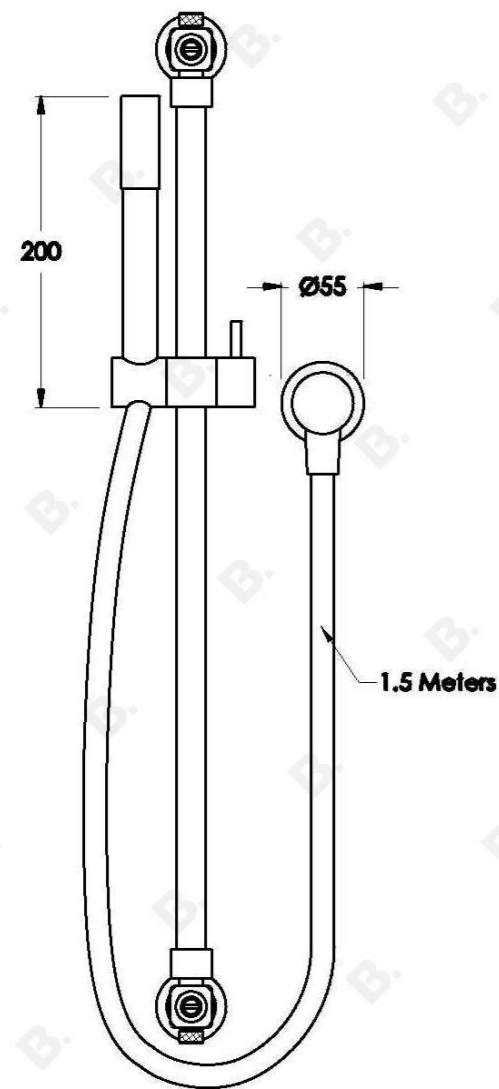

INDUSTRICA HANDSHOWER SLIDER SET

1.6734.00.0.XX

PRODUCT DIMENSIONS:

Front view:

Side view:

Top view: