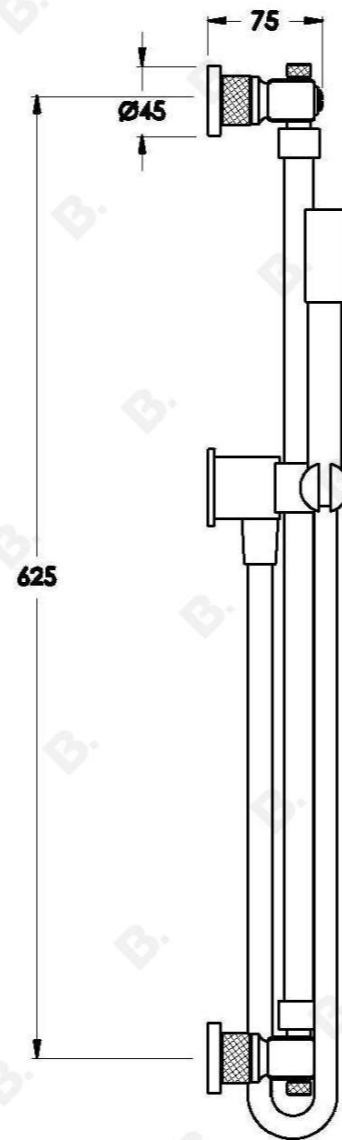

INDUSTRICA HANDSHOWER SLIDER SET

1.6734.00.0.XX

PRODUCT DIMENSIONS:

Front view:

Side view:

Top view: