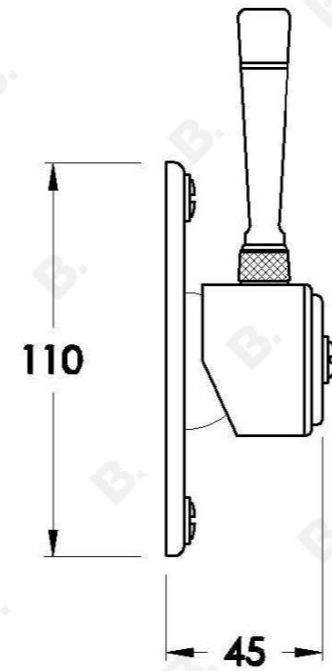

INDUSTRICA MIXER WITH METAL LEVER

1.6748.00.0.XX

PRODUCT DIMENSIONS:

Front view:

Side view:

Top view: