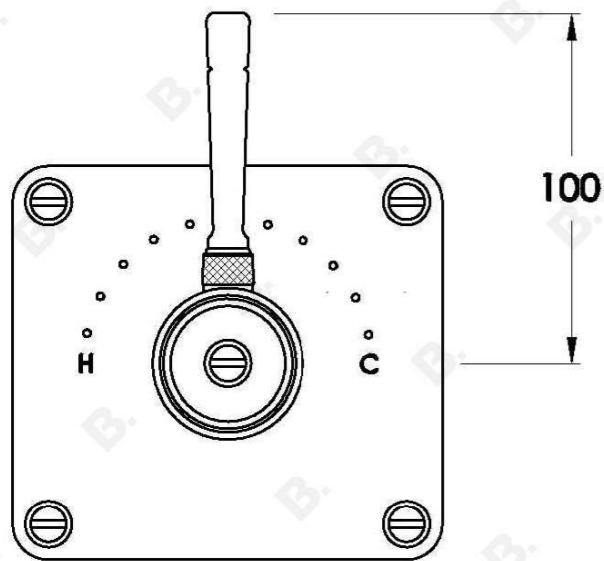

INDUSTRICA MIXER WITH METAL LEVER

1.6748.00.0.XX

PRODUCT DIMENSIONS:

Front view:

Side view:

Top view: