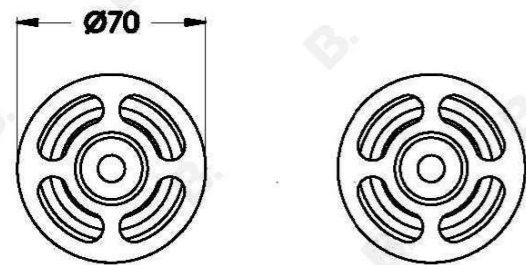

INDUSTRICA WALL TAPS WITH CROSS HANDLES

1.6749.00.2.XX

PRODUCT DIMENSIONS:

Front view:

Side view:

Top view: