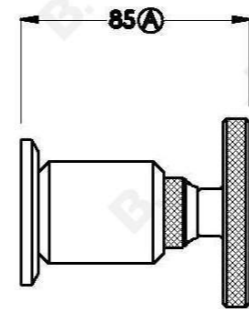

INDUSTRICA WALL TAPS WITH CROSS HANDLES

1.6749.00.2.XX

PRODUCT DIMENSIONS:

Front view:

Side view:

Top view: