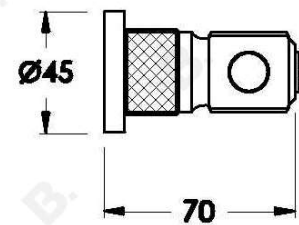

## INDUSTRICA SOAP HOLDER

1.6752.00.0.XX

### PRODUCT DIMENSIONS:

Front view:

Side view:

Top view: