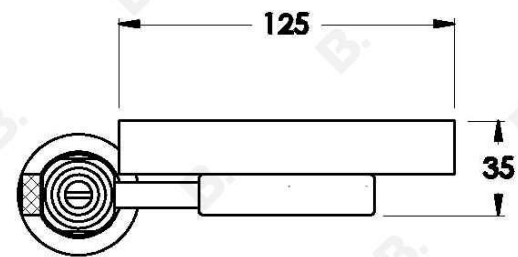

## INDUSTRICA SOAP HOLDER

1.6752.00.0.XX

### PRODUCT DIMENSIONS:

Front view:

Side view:

Top view: