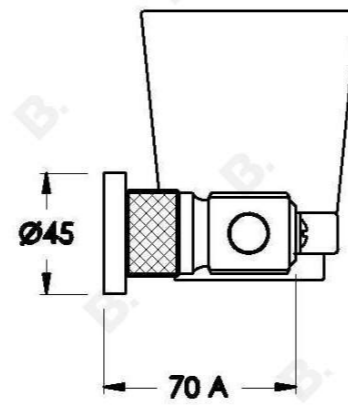

INDUSTRICA TUMBLER HOLDER

1.6754.00.0.XX

PRODUCT DIMENSIONS:

Front view:

Side view:

Top view: