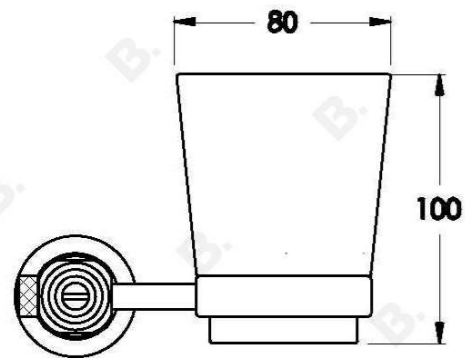

INDUSTRICA TUMBLER HOLDER

1.6754.00.0.XX

PRODUCT DIMENSIONS:

Front view:

Side view:

Top view: