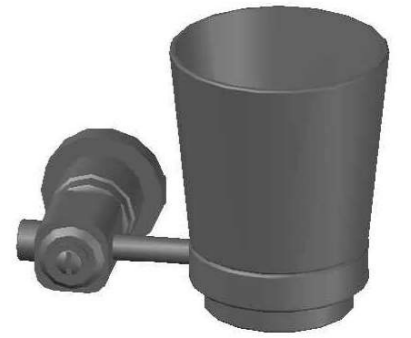

INDUSTRICA TUMBLER HOLDER

1.6754.00.0.XX

PRODUCT DIMENSIONS:

Front view:

Side view:

Top view: