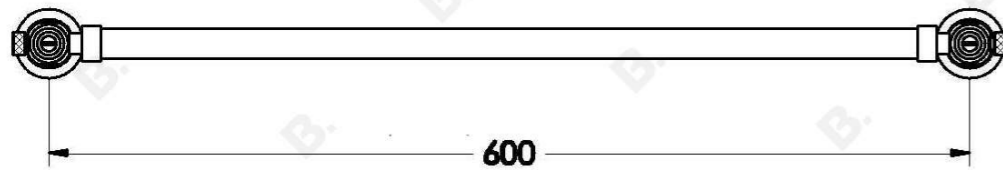

INDUSTRICA TOWEL RAIL 600MM

1.6755.60.0.XX

PRODUCT DIMENSIONS:

Front view:

Side view:

Top view: