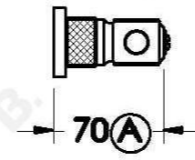

INDUSTRICA TOWEL RAIL 600MM

1.6755.60.0.XX

PRODUCT DIMENSIONS:

Front view:

Side view:

Top view: