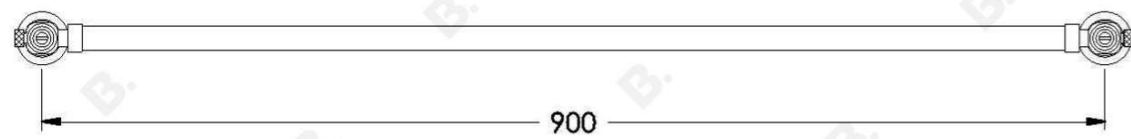

INDUSTRICA TOWEL RAIL 900MM

1.6755.90.0.XX

PRODUCT DIMENSIONS:

Front view:

Side view:

Top view: