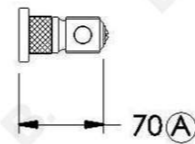

INDUSTRICA TOWEL RAIL 900MM

1.6755.90.0.XX

PRODUCT DIMENSIONS:

Front view:

Side view:

Top view: