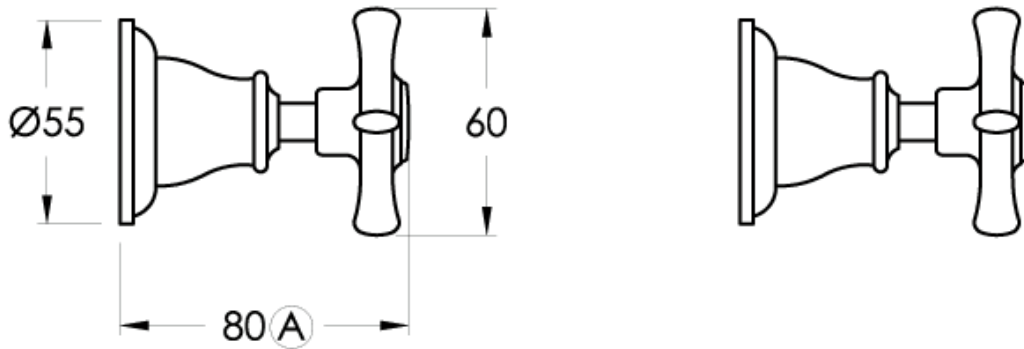

Brodware

Ⓐ Approximate distance

NEU ENGLAND

1.8006.00.1.XX

XX Indicates finish
 Manufacturing engineers of quality commercial and residential fittings
 Dimensions subjects to change without notice. All dimensions are approximate
 Copyright © Brodware Industries 2013. www.brodware.com.au