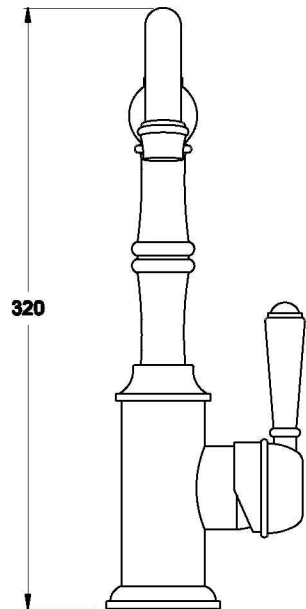

WINSLOW KITCHEN MIXER WITH METAL LEVER

1.8108.02.3.XX

PRODUCT DIMENSIONS:

Front view

Side view:

Top view: