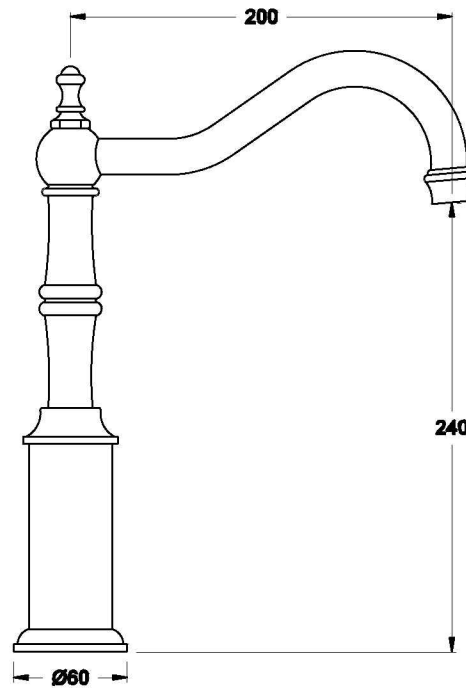

WINSLOW KITCHEN MIXER WITH METAL LEVER

1.8108.02.3.XX

PRODUCT DIMENSIONS:

Front view

Side view:

Top view: