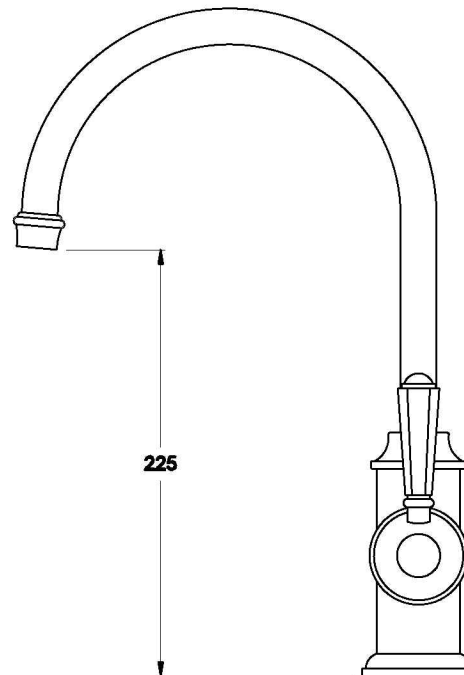

## CLASSIQUE KITCHEN MIXER WITH METAL LEVER

1.8708.00.3.XX

### PRODUCT DIMENSIONS:

Front view

Side view:

Top view: