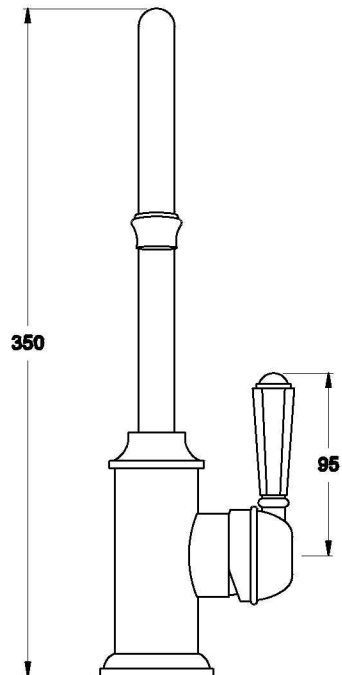

## CLASSIQUE KITCHEN MIXER WITH METAL LEVER

1.8708.00.3.XX

### PRODUCT DIMENSIONS:

Front view

Side view:

Top view: