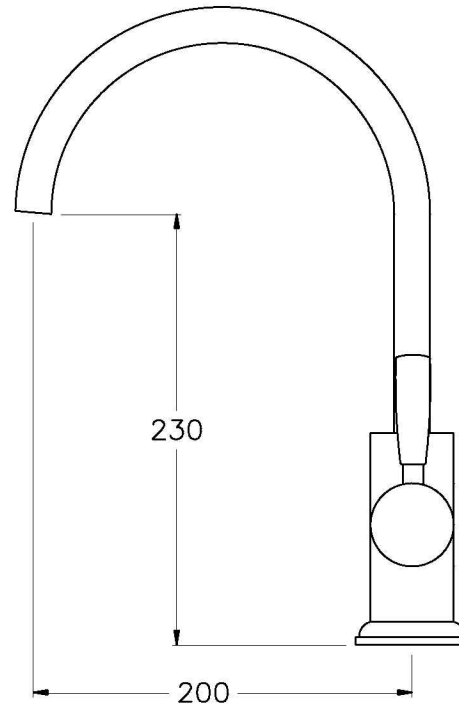

MANHATTAN KITCHEN MIXER

1.9108.00.0.XX

PRODUCT DIMENSIONS:

Front view

Side view:

Top view: