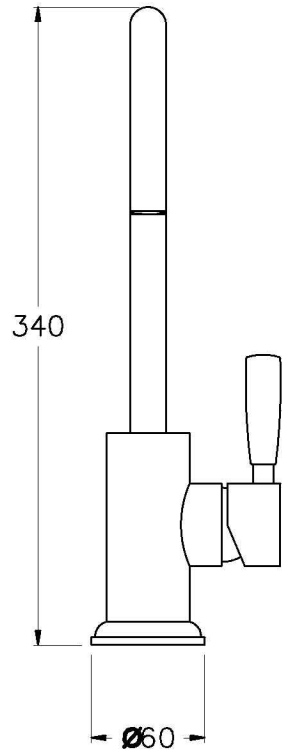

MANHATTAN KITCHEN MIXER

1.9108.00.0.XX

PRODUCT DIMENSIONS:

Front view

Side view:

Top view: