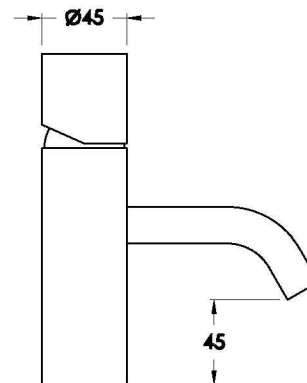

## HALO BASIN MIXER WITH METAL HANDLE

1.9502.00.2.XX

### PRODUCT DIMENSIONS:

Front view

Side view:

Top view: