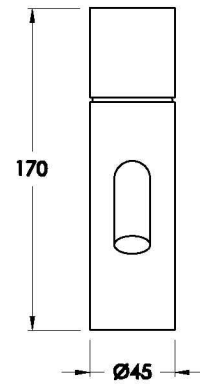

## HALO BASIN MIXER WITH METAL HANDLE

1.9502.00.2.XX

### PRODUCT DIMENSIONS:

Front view

Side view:

Top view: