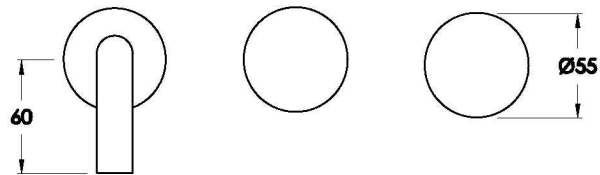

HALO WALL SET WITH METAL HANDLES

1.9506.08.2.XX

1.9506.58.2.XX: Flow controlled variant

PRODUCT DIMENSIONS:

Front view

Side view:

Top view: