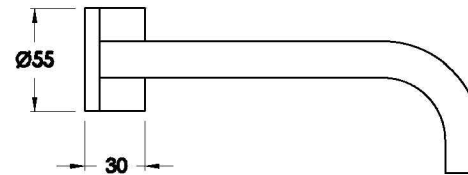

HALO WALL SET WITH METAL HANDLES

1.9506.08.2.XX

1.9506.58.2.XX: Flow controlled variant

PRODUCT DIMENSIONS:

Front view

Side view:

Top view: