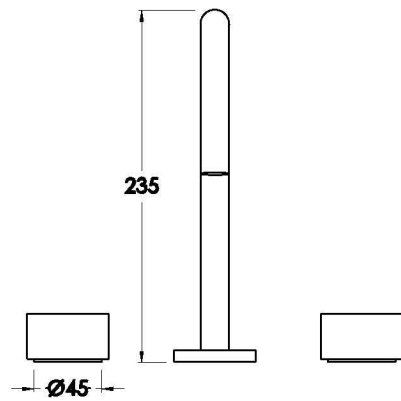

## HALO KITCHEN SET WITH METAL HANDLES

1.9507.09.2.XX

### PRODUCT DIMENSIONS:

Front view

Side view:

Top view: