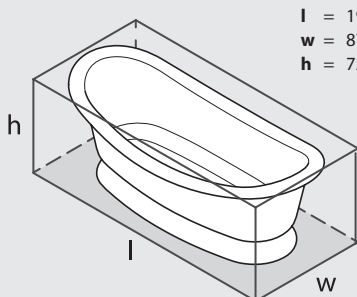

Top view

Section BB
Shown with optional K50 waste kit

Side view

Front view

Section AA

Rim detail

*All measurements subject to +/-5% tolerance

l = 1901mm / 74⁷/₈"
w = 870mm / 34¹/₄"
h = 728mm / 28⁵/₈"

321  241 ltr
251  171 ltr
80  0 ltr