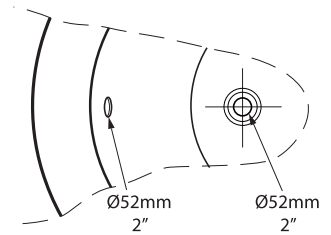

Top view

Section BB
Shown with optional K50 waste kit

Side view

Front view

Section AA

Rim detail

*All measurements subject to +/-5% tolerance

l = 1901mm / 74⁷/₈"
w = 870mm / 34¹/₄"
h = 728mm / 28⁵/₈"