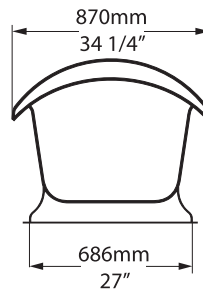

Top view

Section BB
Shown with optional K50 waste kit

Side view

Front view

Section AA

Rim detail

*All measurements subject to +/-5% tolerance

l = 1901mm / 74⁷/₈"
w = 870mm / 34¹/₄"
h = 728mm / 28⁵/₈"

321  241 ltr
251  171 ltr
80  0 ltr