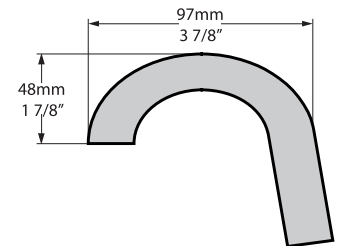

Top view

Section BB
Shown with optional K50 waste kit

Side view

Front view

Section AA

Rim detail

*All measurements subject to +/-5% tolerance

l = 1901mm / 74⁷/₈"
w = 870mm / 34¹/₄"
h = 728mm / 28⁵/₈"