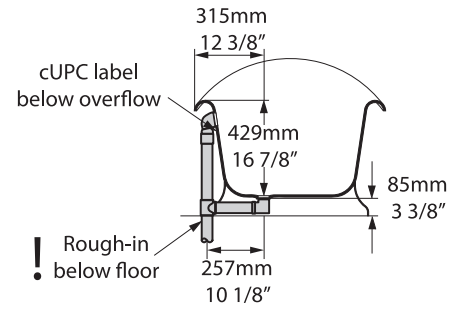

Overflow hole
Mit Überlauf
Avec trou de trop-plein
Con agujero rebosadero
Troppopieno

K12

K50

Related collections

Amalfi 55

Marlborough

MAR-N-xx-NO

Note: Optional overflow hole needs to be drilled on site in Australia by installer

Top view

Section BB
Shown with optional K50 waste kit

Side view

Front view

Section AA

Rim detail

*All measurements subject to +/-5% tolerance

l = 1901mm / 74⁷/₈"
w = 870mm / 34¹/₄"
h = 728mm / 28⁵/₈"