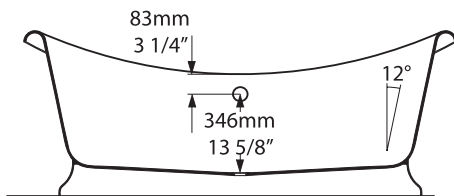

Top view

Section BB
Shown with optional K50 waste kit

Side view

Front view

Section AA

Rim detail

*All measurements subject to +/-5% tolerance

l = 1901mm / 74⁷/₈"
w = 870mm / 34¹/₄"
h = 728mm / 28⁵/₈"