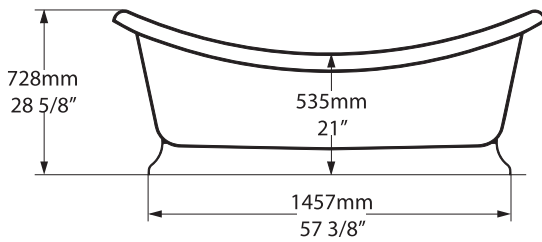

Overflow hole
Mit Überlauf
Avec trou de trop-plein
Con agujero rebosadero
Troppopieno

K12

K50

Related collections

Amalfi 55

Marlborough

MAR-N-xx-NO

Note: Optional overflow hole needs to be drilled on site in Australia by installer

Top view

Section BB
Shown with optional K50 waste kit

Side view

Front view

Section AA

Rim detail

*All measurements subject to +/-5% tolerance

l = 1901mm / 74⁷/₈"
w = 870mm / 34¹/₄"
h = 728mm / 28⁵/₈"