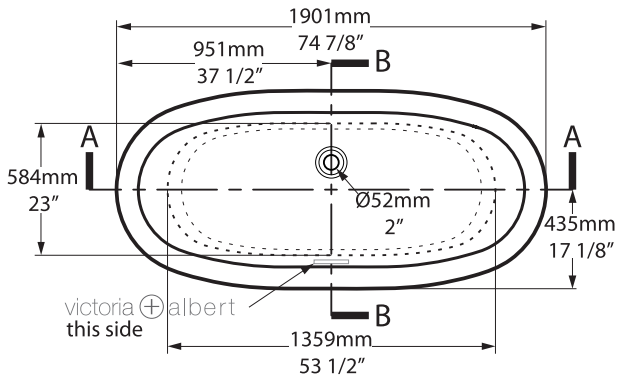

Top view

Section BB
Shown with optional K50 waste kit

Side view

Front view

Section AA

Rim detail

*All measurements subject to +/-5% tolerance

l = 1901mm / 74⁷/₈"
w = 870mm / 34¹/₄"
h = 728mm / 28⁵/₈"