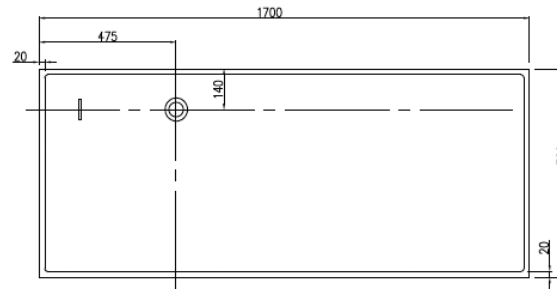

Pietra Bianca offers an optional overflow drain and/or a complimenting stone drain cover at an additional cost.