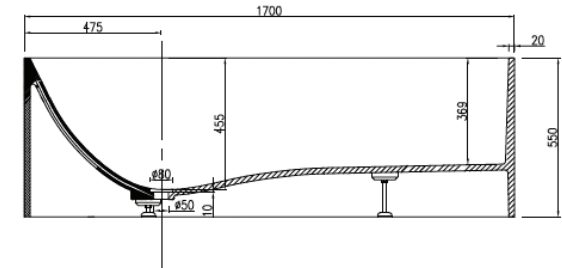

Pietra Bianca offers an optional overflow drain and/or a complimenting stone drain cover at an additional cost.