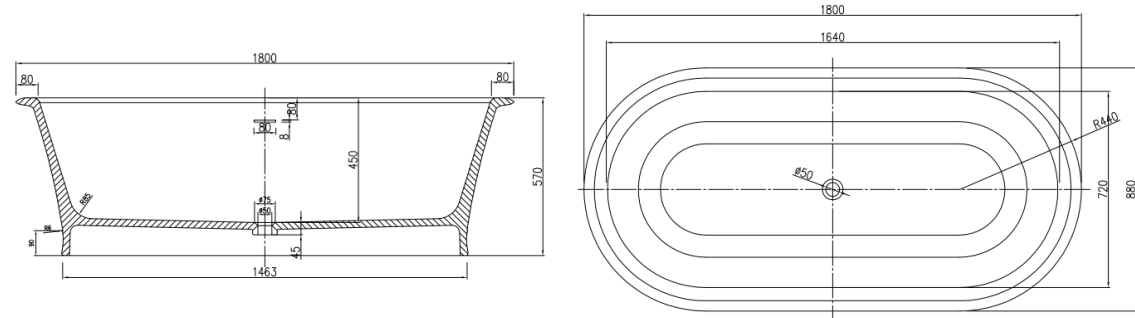

Approximate weight: 145kg

PRODUCT SIZE: 1800MM

PRODUCT CODE: PBS1015

5 YEAR RESIDENTIAL MANUFACTURER'S WARRANTY

3 YEAR COMMERCIAL MANUFACTURER'S WARRANTY

Pietra Bianca offers an optional overflow drain and/or a complimenting stone drain cover at an additional cost.