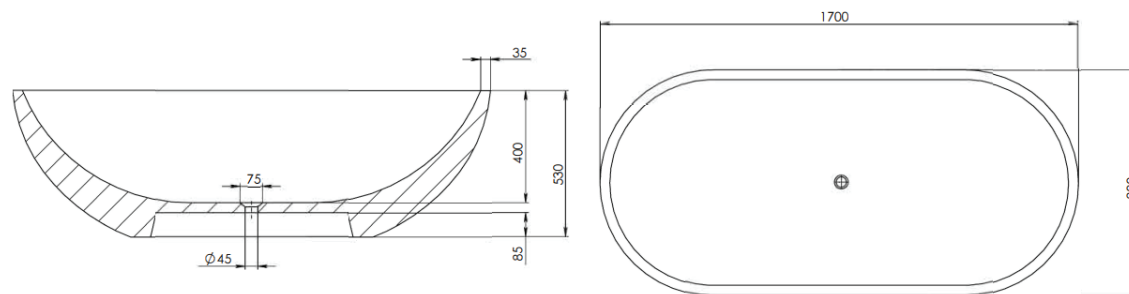

Approximate weight: 135kg

PRODUCT SIZE: 1700MM

PRODUCT CODE: PB4100-17

5 YEAR RESIDENTIAL
MANUFACTURER'S WARRANTY

3 YEAR COMMERCIAL
MANUFACTURER'S WARRANTY

Pietra Bianca offers an optional overflow drain and/or a complimenting stone drain cover at an additional cost.