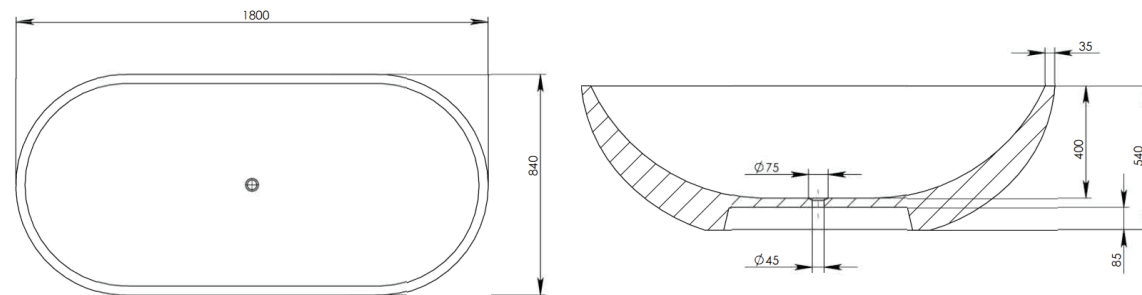

Approximate weight: 145kg

+ Pietra Bianca offers an optional overflow drain and/or a complimenting stone drain cover at an additional cost.

PRODUCT SIZE: 1800MM

PRODUCT CODE: PB4100-18

5 YEAR RESIDENTIAL MANUFACTURER'S WARRANTY