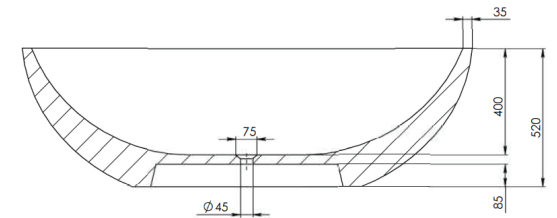

Approximate weight: 125kg

PRODUCT SIZE: 1600MM

PRODUCT CODE: PB4100-16

5 YEAR RESIDENTIAL MANUFACTURER'S WARRANTY

3 YEAR COMMERCIAL MANUFACTURER'S WARRANTY

Pietra Bianca offers an optional overflow drain and/or a complimenting stone drain cover at an additional cost.