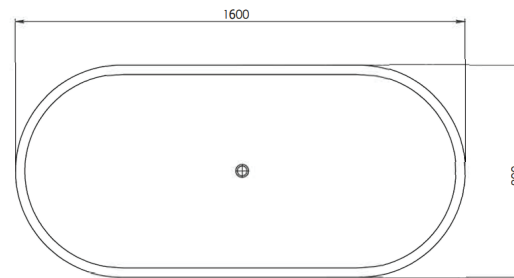

Approximate weight: 125kg

PRODUCT SIZE: 1600MM

PRODUCT CODE: PB4100-16

5 YEAR RESIDENTIAL MANUFACTURER'S WARRANTY

3 YEAR COMMERCIAL MANUFACTURER'S WARRANTY

Pietra Bianca offers an optional overflow drain and/or a complimenting stone drain cover at an additional cost.