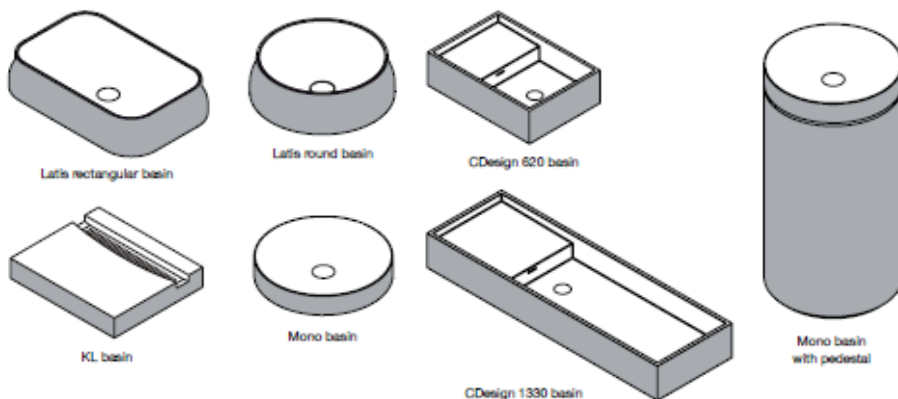

Softskin is a contemporary and dramatic way of introducing colour and contrast into your bathroom.

Offered on a range of Omvivo basins and baths, Softskin is a layered finish that is applied to the exterior of Omvivo's solid surface, producing a stunning two tone effect. The unique painted finish is created with a rubber compound creating a tactile surface that is soft, warm and very appealing to touch. The smooth matt surface is also durable and easy to clean.

Available in three standard colours, Softskin can also be custom coloured when multiples are required offering endless possibilities for residential developments and commercial applications.

The extensive range of Omvivo basins available with Softskin is ideal for contemporary homes, while the vibrancy and ability to incorporate particular colours including corporate or theme colours is perfect for commercial projects. Restaurants, bars, retail and office amenities can opt for a subtle touch of colour, or a striking contrast in an array of styles.

Softskin application examples:

Collections available with Softskin:

KL
Mono
Latis
CDesign
Neo
Lilli
Venice

Colours Available:

Charcoal
Tapestry Beige
Jet Black

Custom colours available for commercial projects or multiple quantities

Cleaning

Softskin:

Clean with warm soapy water or non acidic, non abrasive, mild detergent and a soft cloth.

Finish by cleaning off detergents with a soft wet cloth and towel dry.