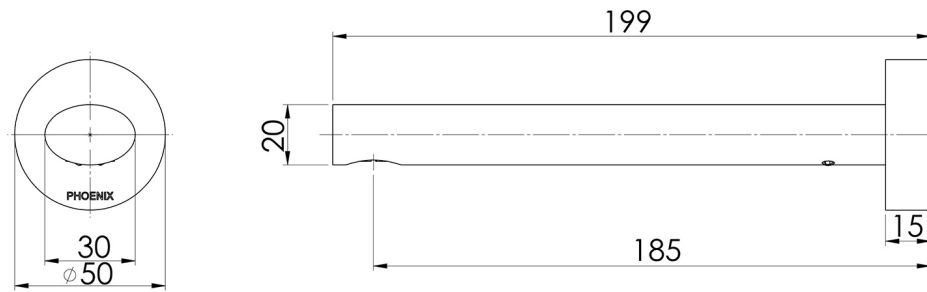

# VIVID SLIMLINE OVAL

VIVID SLIMLINE OVAL WALL BATH OUTLET 180MM

## SPECIFICATIONS