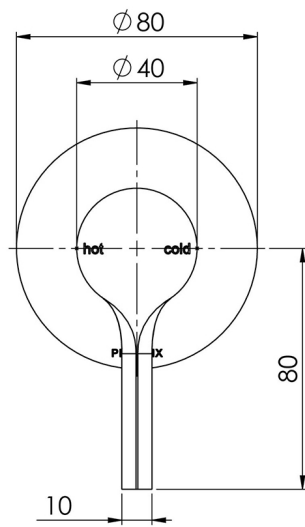

VIVID SLIMLINE OVAL

VIVID SLIMLINE OVAL SHOWER / WALL MIXER

SPECIFICATIONS

AVAILABLE IN

VV780 CHR
Chrome

VV780-40
Brushed Nickel

VV780 MB
Matte Black

VV780-12
Brushed Gold