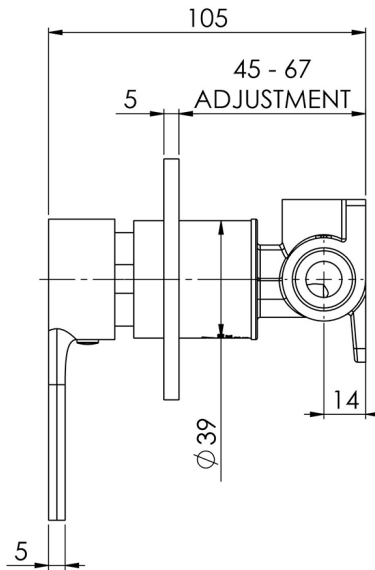

VIVID SLIMLINE OVAL

VIVID SLIMLINE OVAL SHOWER / WALL MIXER

SPECIFICATIONS

AVAILABLE IN

VV780 CHR
Chrome

VV780-40
Brushed Nickel

VV780 MB
Matte Black

VV780-12
Brushed Gold