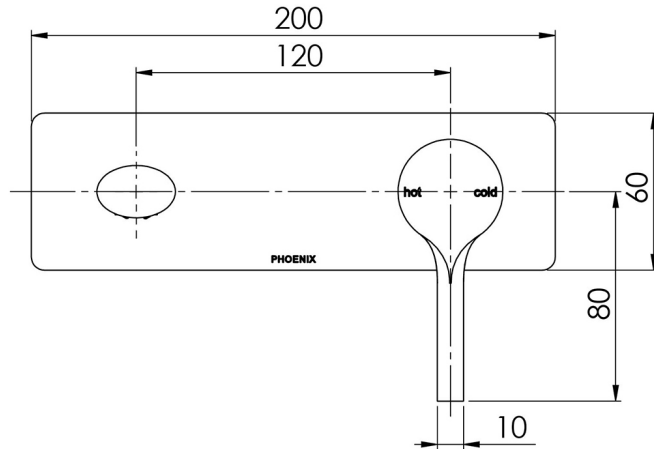

VIVID SLIMLINE OVAL

VIVID SLIMLINE OVAL WALL BATH MIXER SET 175MM

SPECIFICATIONS

AVAILABLE IN

VV783 CHR
Chrome

VV783-40
Brushed Nickel

VV783 MB
Matte Black

VV783-12
Brushed Gold