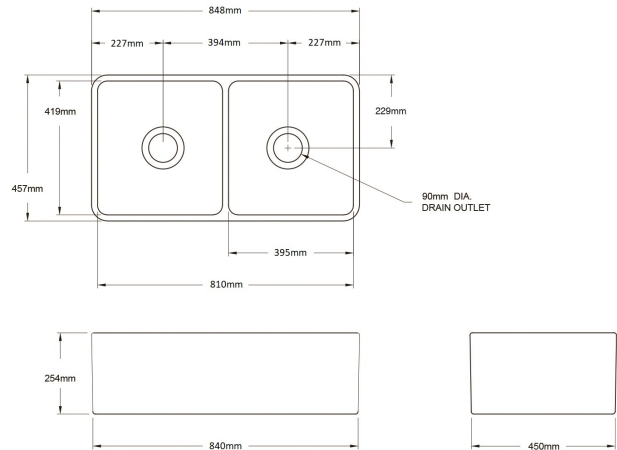

Novi 85 x 46 Fine Fireclay Gloss White Butler Sink

Code: NO85FS

TRADITIONAL & HAMPTONS STYLE SPECIALISTS

BATHROOM | KITCHEN | LAUNDRY

Specifications

- Material: Fine Fireclay
- Finish: White Gloss
- Waste Outlets Included: 90x50mm Basket Wastes
- Mounting options: Butler (front showing), Counter Top (glazed on all 4 sides), Under Counter (framework required)
- Capacity per bowl: 34L
- Suitable for use with food waste disposer – we recommend purchase of an extended flange and a model with anti-vibration collar
- This sink is reversible, so it can be installed with flat or ribbed/farmhouse side facing out.
- Note: Fine Fireclay is a natural product and therefore subject to variations. This should be seen as a quality that adds to its unique natural beauty. Variations +/- 2% to the specifications are common and acceptable and are within industry tolerance. We always recommend the cabinet maker and stone provider has the actual sink with them to measure before making cabinetry or cutting stone. For more information please visit our Installation Care & Warranty page or Contact Us.
- This sink is reversible, so it can be installed with flat or ribbed/farmhouse side facing out.

Product Options

NO85SSG: Novi 85 x 46 Stainless Steel Grid

NO85FS: Novi 85 x 46 Fine Fireclay Butler Sink

Warranty

For peace of mind, Turner Hastings offers the following warranty on this product and its components: