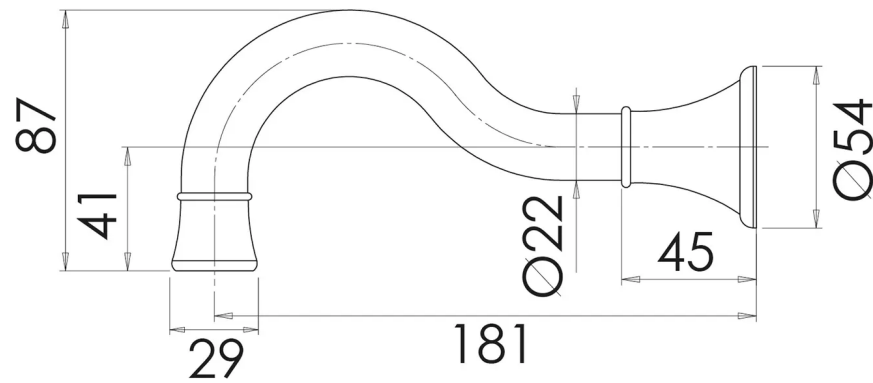

NOSTALGIA

NOSTALGIA BASIN BATH OUTLET 180MM SHEPHERD CROOK

SPECIFICATIONS

AVAILABLE IN

NS0900-00
Chrome

NS0900-40
Brushed Nickel

NS0900-10
Antique Black

INFORMATION

Temperature Rating
1 - 75°C

Pressure Rating
150 - 500kPa

MAINTENANCE AND CARE:

- All surfaces should be cleaned with mild liquid detergent or soap and water.
- Do not use cream cleaners or citrus based cleaning products, as they are abrasive.
- Use of unsuitable cleaning agents may damage the surface.
- Any damage caused in this way will not be covered by warranty.

Please visit <https://www.phoenixtapware.com.au/warranty> to view the full warranty