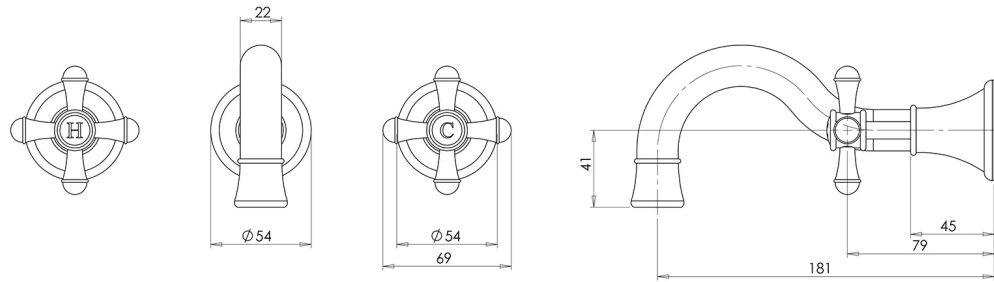

## NOSTALGIA BASIN BATH SET 180MM SHEPHERDS CROOK

## SPECIFICATIONS