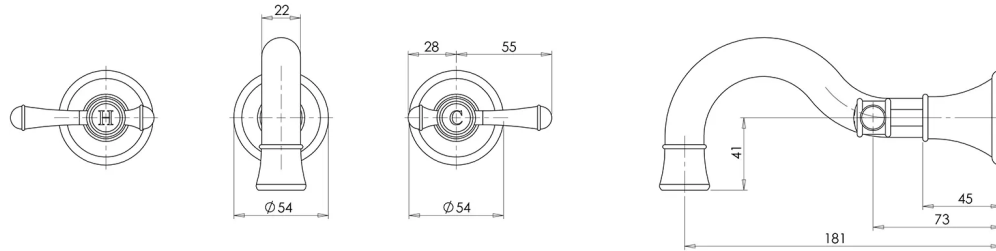

## NOSTALGIA LEVER BASIN BATH SET 180MM SHEPHERDS CROOK

## SPECIFICATIONS