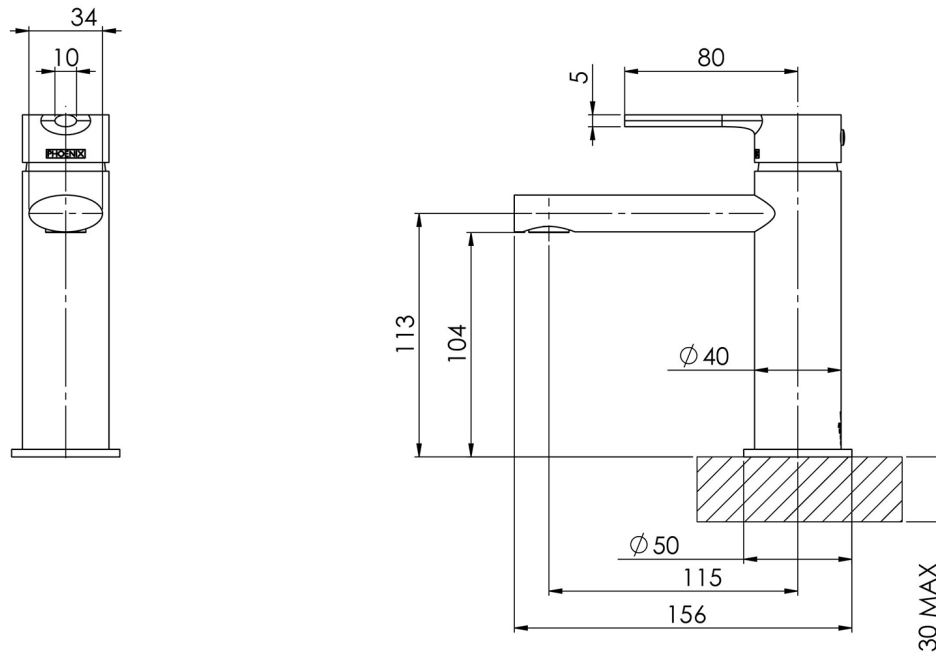

VIVID SLIMLINE OVAL

VIVID SLIMLINE OVAL BASIN MIXER

SPECIFICATIONS

AVAILABLE IN

VV770 CHR
Chrome

VV770-40
Brushed Nickel

VV770 MB
Matte Black

VV770-12
Brushed Gold