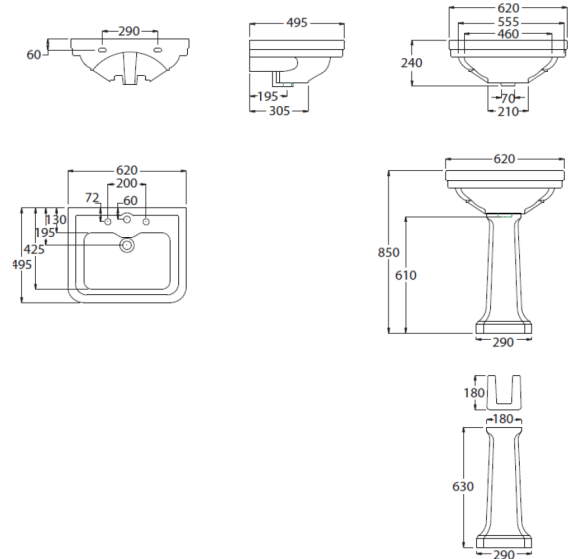

## Stafford 62 X 50 Basin & Pedestal

Code: ST622PE

### Specifications

- Made in England
- Material: Vitreous China
- Requires waste: 32mm with overflow
- Tap Holes Available: One or three
- Mounting options: Wall hung or on pedestal
- Finish: Gloss White Ceramic – Any custom colour finish ceramic glaze can be done with no minimum order quantity – 16 week lead time – enquire for pricing