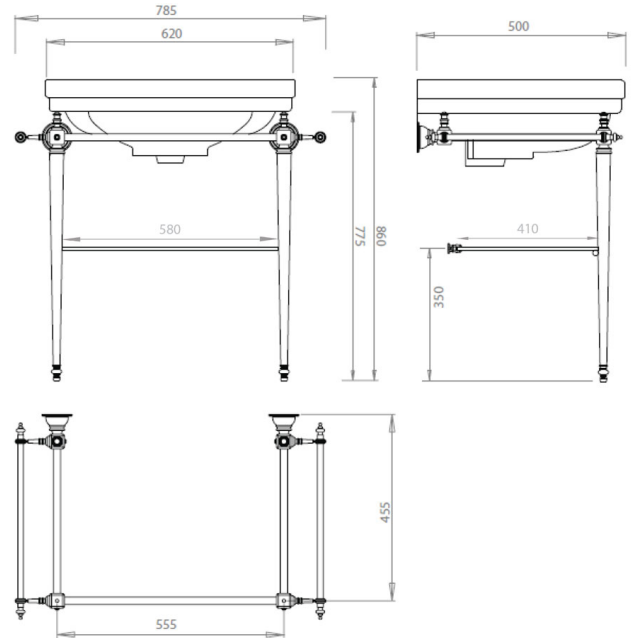

Stafford 62 X 50 Basin Stand

Code: ST623CS

Specifications

- Made in England
- Material: Vitreous China & Chrome on brass frame with glass shelf
- Hand crafted to excellence
- Option: Gold finish option is made-to-order in the UK - 4 to 6 week lead time. Pricing is below.
- Requires waste: 32mm with overflow
- Tap Holes Available: One or three
- Mounting options: Wall hung or on console
- Finish: Gloss White Ceramic – Any custom colour finish ceramic glaze can be done with no minimum order quantity – 16 week lead time – enquire for pricing

Product Options

ST623CS_228:  title="Brushed Brass" src="https://www.turnerhastings.com.au/images/coloricon/brushed-brass.jpg" />

ST623CS_184:  title="Chrome" src="https://www.turnerhastings.com.au/images/coloricon/chrome.jpg" />