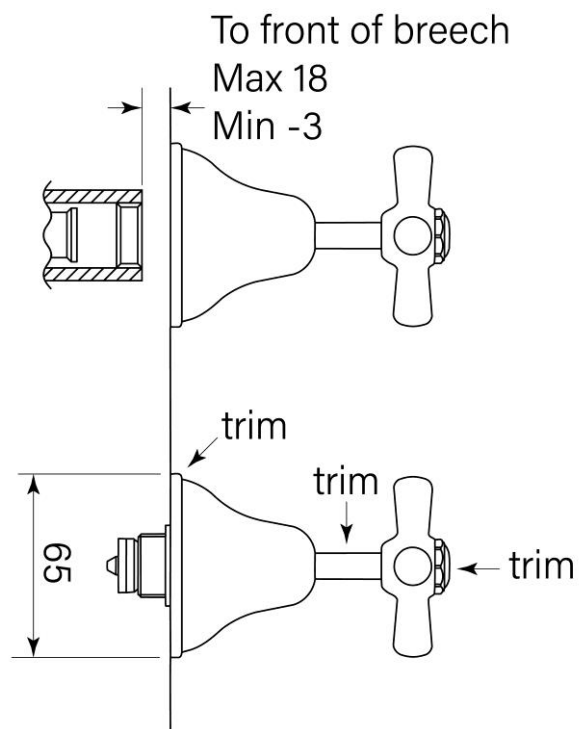

Product Specifications

30141-11 Cascade Wall Tap Pair, Cross, Chrome

Features:

- Built in Australia
- Durable copper jumper valves
- 65mm dress rings
- Breech depth Max 18, Min -3

WaterMark

WM-022284