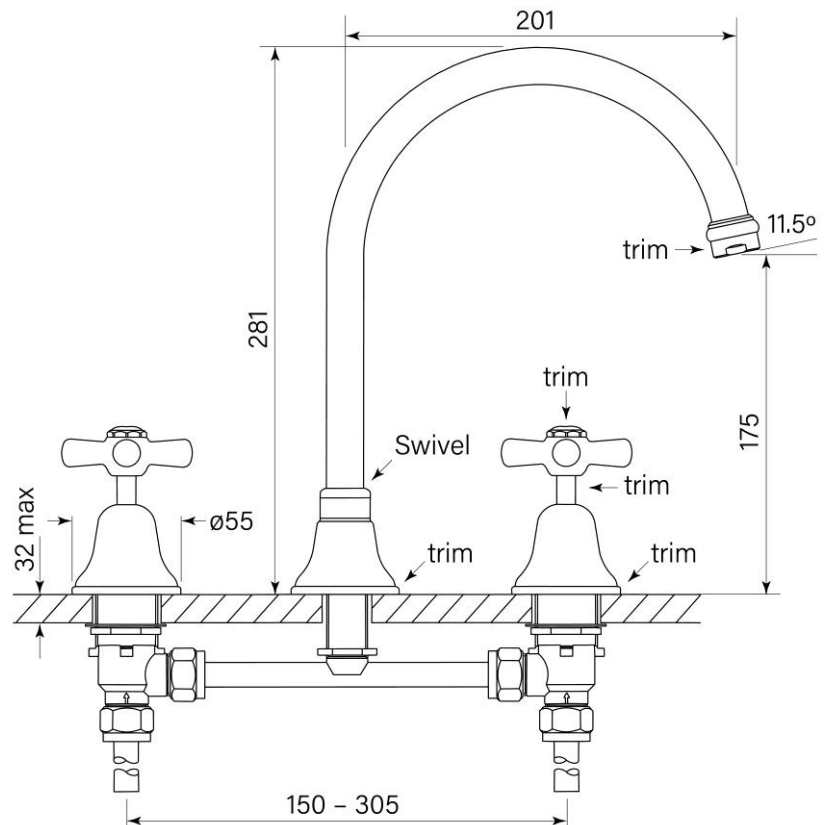

Product Specifications

30281-11 Cascade Spa Set, Hob, Cross, Chrome

Features:

- Built in Australia
- Free flow
- Swivel spout 201mm reach
- Durable copper jumper valves
- Max mount thickness 32mm

WaterMark

WM-022284