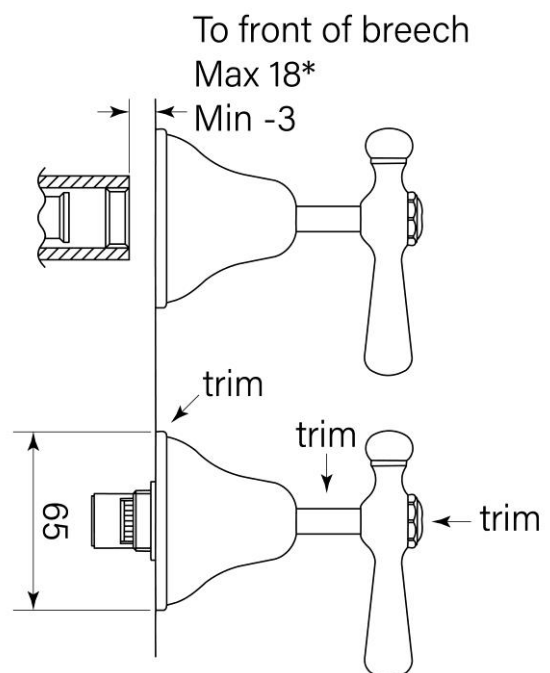

# Product Specifications

**30471-11** Cascade Wall Tap Pr, CD Lever, Chrome

## Features:

- Built in Australia
- Smooth action 1/4 turn ceramic disc valves
- 65mm dress rings
- Breech depth Max 18\*, Min -3
- \*extra 5mm depth on request

WaterMark

WM-022284