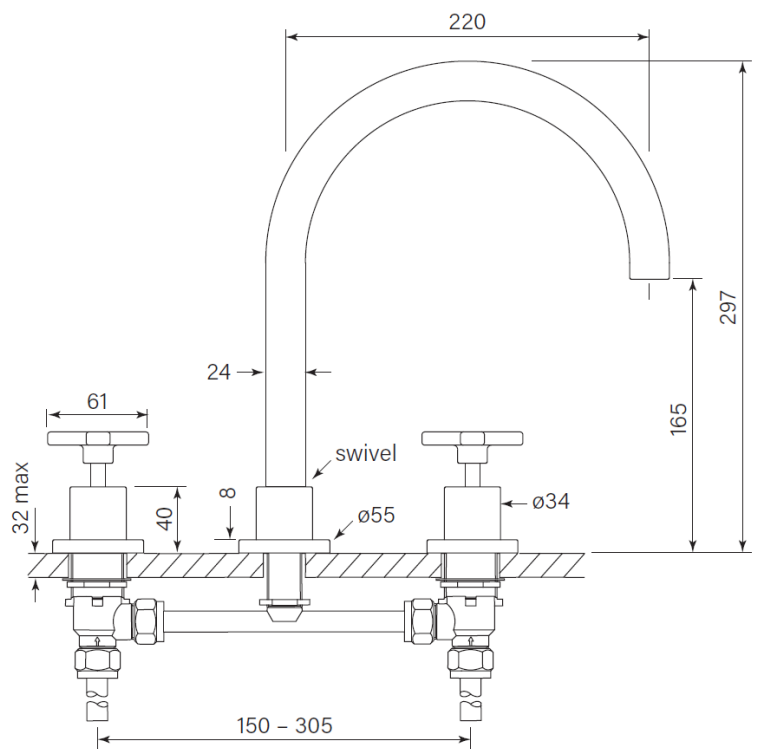

Product Specifications

31772-11 Chisel D Spa Set Hob, Cross, Chrome

Features:

- Built in Australia
- Swivel spout reach 220mm
- Durable copper jumper valves
- Max mount thickness 32mm
- Coordinate with Pegasi showers and accessories
- Free flow spout

WaterMark

WM-022284