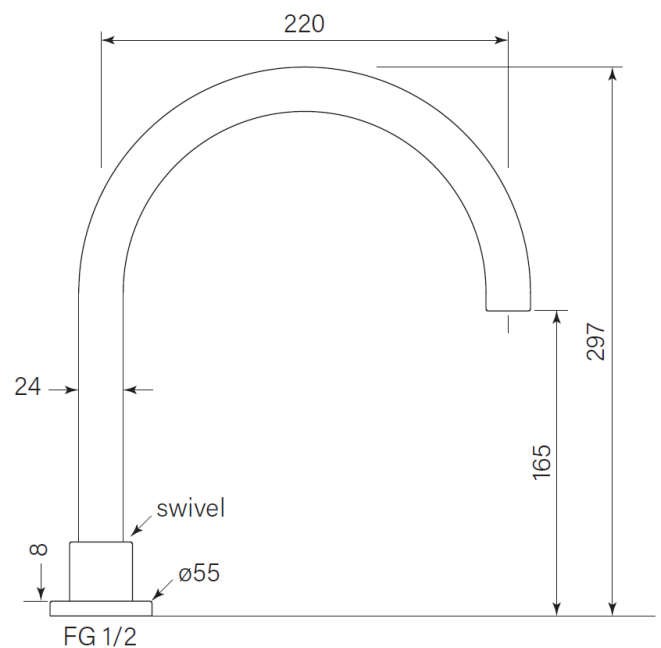

# Product Specifications

**31862-11** Chisel D Hob Spa Outlet, Chrome

## Features:

- Built in Australia
- Swivel spout reach 220 mm
- Coordinate with Pegasi showers and accessories
- Free flow

WM-022284