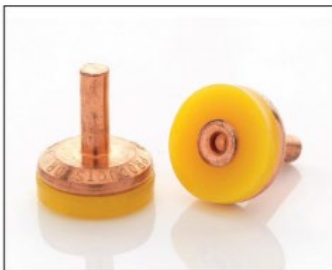

2 Stage Flowstep™ Ceramic Valve

All Cascade mixers are fitted with our premium German made ceramic cartridges that feature smooth action and our special Flowstep™ 2 stage action. This provides practical water saving by creating a tactile half open position.

Robust Brass accessory mount

Cascade bathroom accessories will never wobble or work loose thanks to the innovative mounting system. The solid brass forged mount block fixes to the wall with 3 stainless steel screws. The flange is forged with lugs that locate into the mount plate for exceptional stability.

Ceramic lever tapware valve

The Cascade lever style tapware features German made ceramic ¼ turn valve cartridges providing silky smooth and light action, providing many years of life with no maintenance.

Copper Jumpers

The cross handled jumper taps use valves featuring tough Australian made copper jumpers fitted with durable polyurethane washers for extra long life and ease of action.

New solid brass Indicators