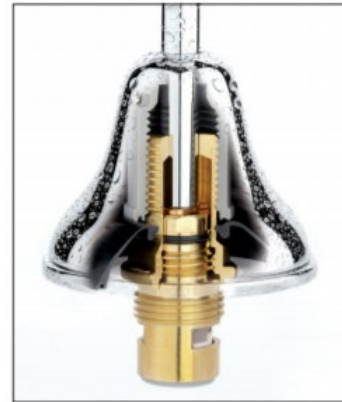

2 Stage Flowstep™ Ceramic Valve

All Cascade mixers are fitted with our premium German made ceramic cartridges that feature smooth action and our special Flowstep™ 2 stage action. This provides practical water saving by creating a tactile half open position.

Robust Brass accessory mount

Cascade bathroom accessories will never wobble or work loose thanks to the innovative mounting system. The solid brass forged mount block fixes to the wall with 3 stainless steel screws. The flange is forged with lugs that locate into the mount plate for exceptional stability.

Ceramic lever tapware valve

The Cascade lever style tapware features German made ceramic ¼ turn valve cartridges providing silky smooth and light action, providing many years of life with no maintenance.

Copper Jumpers

The cross handled jumper taps use valves featuring tough Australian made copper jumpers fitted with durable polyurethane washers for extra long life and ease of action.

New solid brass Indicators