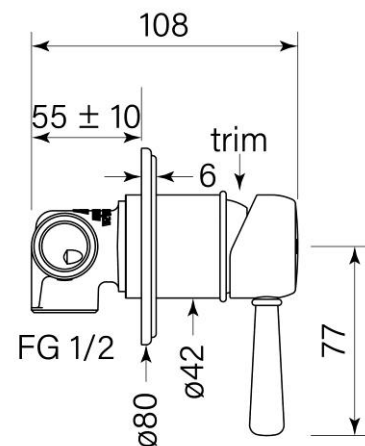

# Product Specifications

**30567-11** Cascade Wall Mixer, Chrome

## Features:

- Built in Australia
- $\varnothing 80$ mm cover plate
- For shower, bath, basin or sink application
- 2 stage Flowstep™ valve

WaterMark

WM-022284