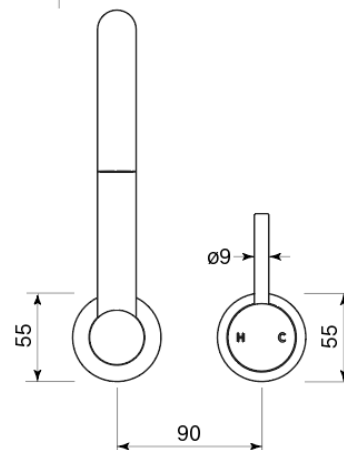

# Product Specifications

**30653-11** Pegasi M Wall Swivel Bath Mixer Set, Chrome

## Features:

- Built in Australia
- Reach 250 mm
- 2 stage flow step valve
- Includes in-wall breach
- Recessed flow straightener
- Free flow
- M series

WaterMark

WM-022284