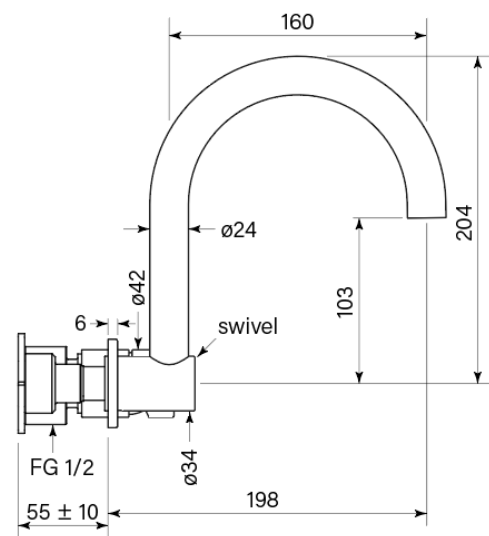

# Product Specifications

**30653-11** Pegasi M Wall Swivel Bath Mixer Set, Chrome

## Features:

- Built in Australia
- Reach 250 mm
- 2 stage flow step valve
- Includes in-wall breach
- Recessed flow straightener
- Free flow
- M series

WaterMark

WM-022284