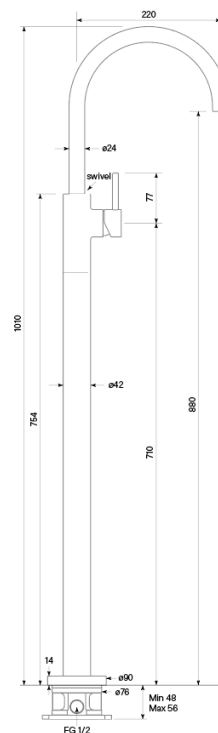

Product Specifications

30661-11 Pegasi M Floor Bath Mixer, Curve, Chrome

Features:

- Designed & built in Australia
- Swivel spout reach 220 mm
- 2 stage flow step valve
- 90mm floor flange
- Recessed flow straightener
- M series
- Free flow

WaterMark

WM-022284