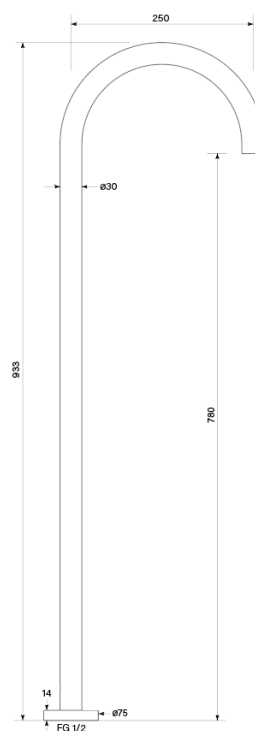

Product Specifications

30735-11 Pegasi M Floor Bath Spout, Chrome

Features:

- Designed and built in Australia
- Solid brass construction
- M series
- Recessed flow straightener
- Free flow
- Can be used with Wall Mixers or Tapware

WaterMark

WM-022284