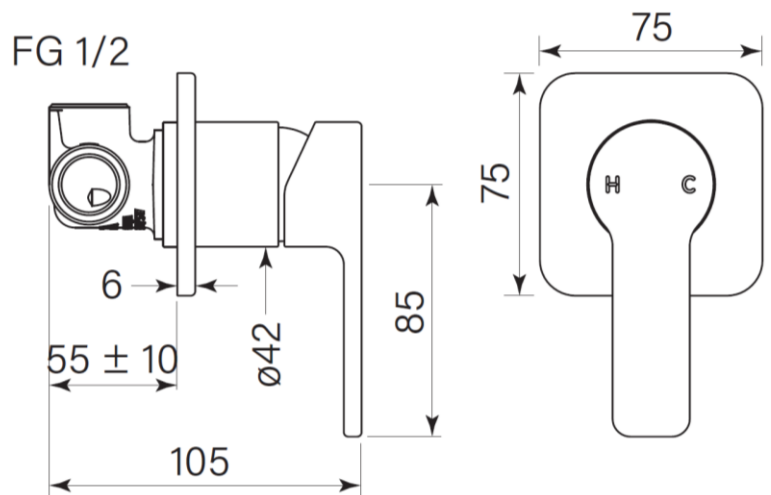

# Product Specifications

35103-11 Zeos Wall Mixer, Chrome

## Features:

- Built in Australia
- 75mm square backplate
- 2 stage flow step cartridge
- Suits shower, bath or basin application

WaterMark

WM-022284