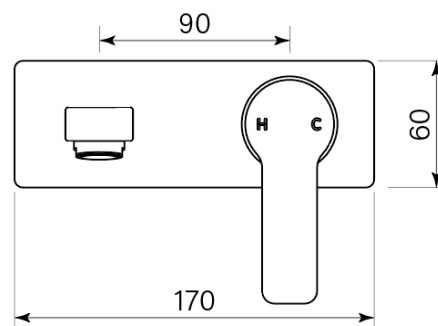

Product Specifications

35124-11 Zeos Back Plate Bath Mixer 200, Chrome

Features:

- Built in Australia
- 200mm reach
- 2 stage flow step valve
- Includes in-wall breach
- Free flow

WaterMark

WM-022284