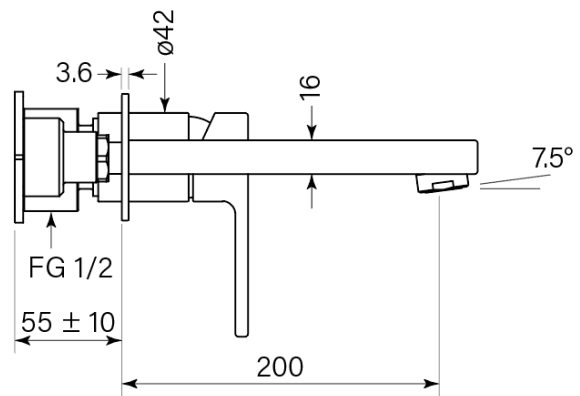

Product Specifications

35124-11 Zeos Back Plate Bath Mixer 200, Chrome

Features:

- Built in Australia
- 200mm reach
- 2 stage flow step valve
- Includes in-wall breach
- Free flow

WaterMark

WM-022284