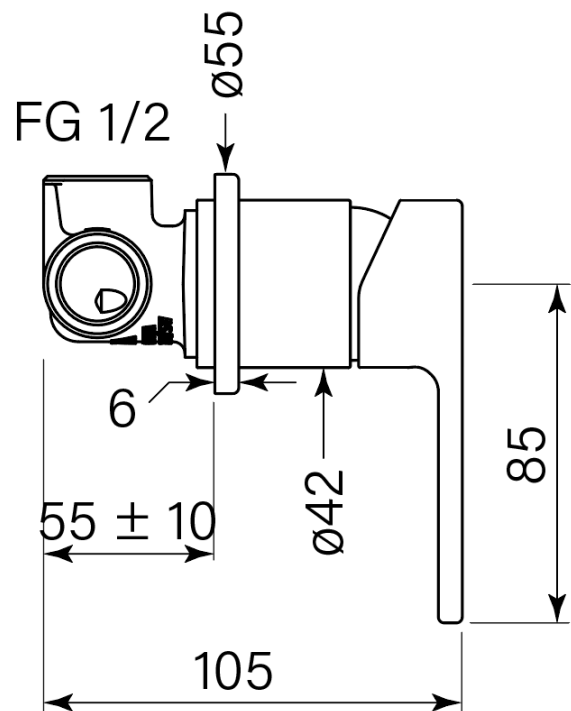

Product Specifications

35129-11 Zeos Wall Mixer 55 Round, Chrome

Features:

- Built in Australia
- 55mm round backplate
- 2 stage flow-step cartridge
- Suits shower, bath or basin application

WaterMark

WM-022284